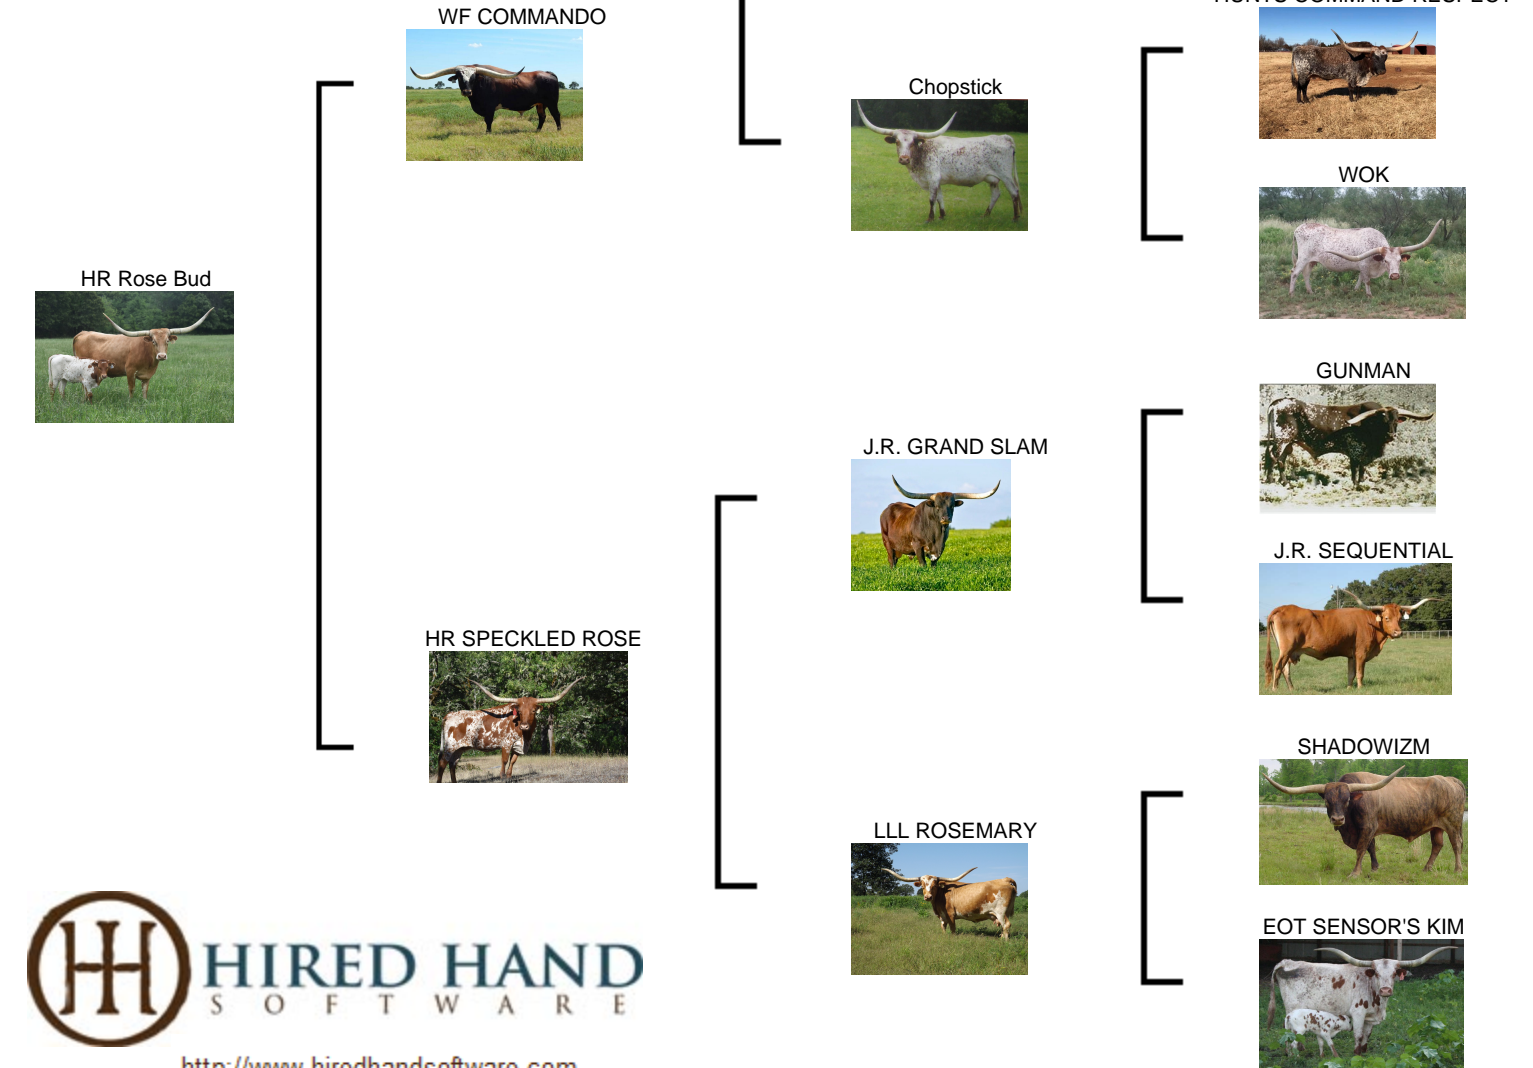

## HR Rose Bud

**Date of Birth:** 03/01/2018  
**Registration 1:** CI317222\*  
**Breeder:** Kent & Sandy Harrell  
**Owner:** Kent & Sandy Harrell

Courtesy of Justin Rombeck

This young cow is out of our LLL Rosemary line, one of our most successful foundation bloodlines, that includes Rowdy HR, Big Red HR, HR Slams Rose and many others in our herd. On paper she reads as a full sister to Rebel HR. (YES that is correct!) Her sire is WF Commando and out of a full sister to Slams Rose, and Rowdy HR. Her daughter from TLS Vindication will be right at 60" TTT as a two year old.

**Total Horn:** 89.1250 on 04/20/2024  
**TTT:** 74.3750 on 04/20/2024  
**Right Base:** 12.0000 on 11/05/2023  
**Left Base:** 12.0000 on 11/05/2023  
**Base:** 12.0000 on 03/03/2020  
**Composite:** 163.5000 on 04/20/2024