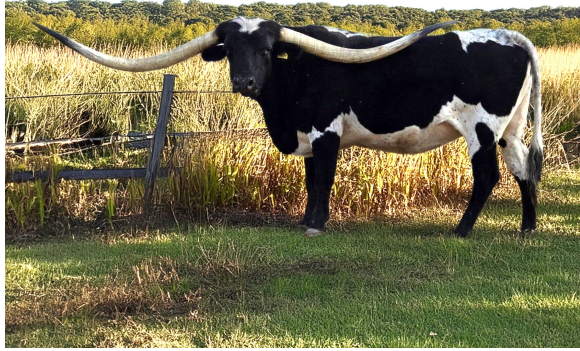

SADDLE JEWEL

Date of Birth: 06/07/2017
Registration 1: 277878
Registration 2: RFID: 840 003 263 427 787
Breeder: DCC
Owner: Landes/Bentwood/Whitlock/Gibbon S

Courtesy of Whitlock Longhorns

The Queen of Black & White! The longest horned True Black cow in the breed!

TTT: 100.3125 on 07/15/2024
Weight: 946.0000 on 11/12/2020

SADDLE JEWEL

SADDLE TRAMP 601

FOOTLOOSE 526

DRAG IRON

WINNING SMILE

Top Caliber

LOVE IS BLUE