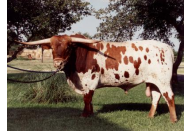

COLOR WHEEL MW

Date of Birth: 04/29/2012
Registration 1: CI280519
Sale Price: \$
Owner: SS Backwards Longhorns

Courtesy of Might As Well Ranch

This little gal has given us a beautiful daughter by TCC Goliath. Sugar Bars can be seen on here as well.

TTT: 70.2500 on 11/25/2022

MAJESTIC ADMIRAL EOT 29/5

BOOMERANG C P

OVERLORD C P

INDIAN GIRL 636

IMPACTS REAR ADMIRAL

PC Hot Time

VJ TOMMIE (AKA UNLIMITED)