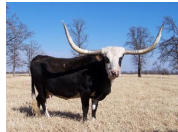

**BL RIO ANGEL 916**

**Date of Birth:** 09/24/2009  
**Registration 1:** CI266698  
**Breeder:** BOB & PAM LOOMIS  
**Owner:** Larry and Toni Stegemoller

Courtesy of TL Longhorns

Angel is our prize from the 2016 Legacy Sale. She is an exceptional cow with great horn, body, milking/mothering ability. This cow stays in perfect condition year round. Before and after calving she's in the same great shape. Angel always raises big, healthy calves.

**Total Horn:** 89.0000 on 09/24/2015  
**TTT:** 86.5000 on 11/16/2023  
**Composite:** 86.5000 on 11/16/2023

BL RIO ANGEL 916

JP RIO GRANDE

BL TARIS ANGLE

J.R. GRAND SLAM

TX W Lucky Lady

COACH

DELTA TARI FM182