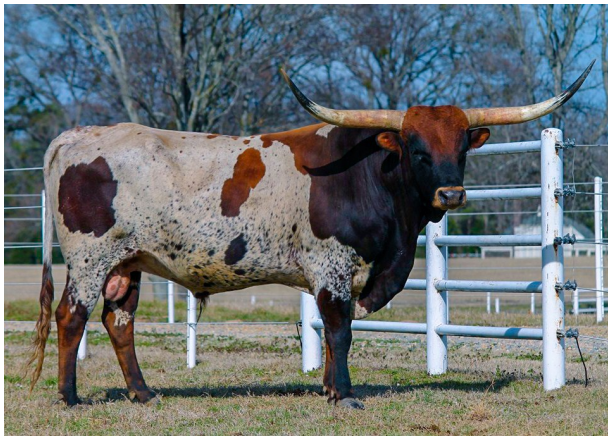

RML LONE STAR

Date of Birth: 05/15/2010
Registration 1: B182379
Breeder: DAVE HOVINGH
Owner: T BAR W RANCH

Courtesy of T BAR W Ranch

RML LONE STAR

TEJAS STAR

SDR RIOS HONEY

STARLINER

Delta Van Horne

JP RIO GRANDE

HEADLINER FF 248

STARLIGHT

DIXIE TOP DECK

DELTA VIXEN

J.R. GRAND SLAM

TX W Lucky Lady

ACE'S MOJO