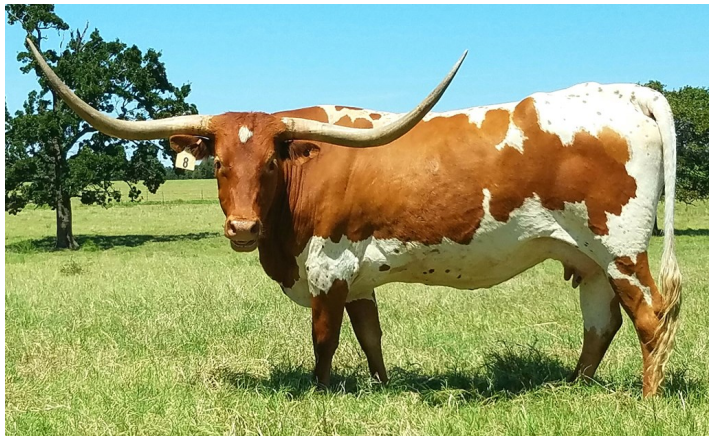

Pacific Lollipop

Date of Birth: 04/03/2011
Registration 1: 256998

TTT: 55.8750 on 10/23/2013

Dancer Chex 807

Pacific Lollipop

Candela

JP RIO GRANDE

BL Wind Dancer