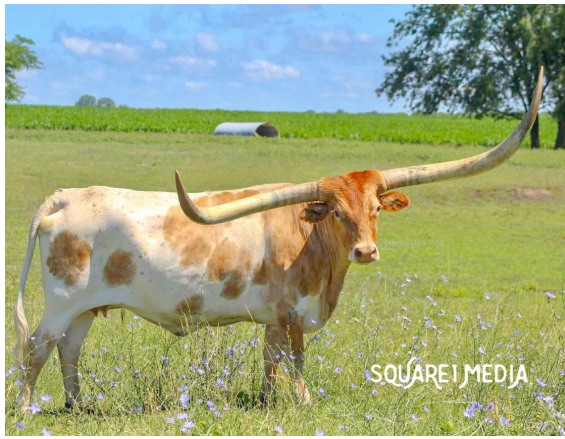

RR Remy

Date of Birth: 11/27/2012
Registration 1: CI284724
Owner: Aaron & Micah Landes

Courtesy of Landes Farms

She has 117 inches of total horn and that is with 6 inches tipped off. She is an amazing producer. Her first son was 69in TTT at 24 months. The heifer was 39 TTT at 12 months! Her son MN Raptor measured 85.25" at 3 years old. Remy was coat color tested at the University of California Davis and is Wild type/Wild type! Heifer at side born 10-21-23 by MN 50 Shades of Grulla www.landefarmsmo.com