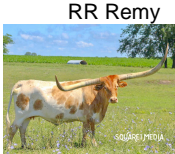

RR Remy

Date of Birth: 11/27/2012
Registration 1: CI284724
Owner: Aaron & Micah Landes

She has 117 inches of total horn and that is with 6 inches tipped off. She is an amazing producer. Her first son was 69in TTT at 24 months. The heifer was 39 TTT at 12 months! Her son MN Raptor measured 85.25" at 3 years old. Remy was coat color tested at the University of California Davis and is Wild type/Wild type! Heifer at side born 10-21-23 by MN 50 Shades of Grulla www.landefarmsmo.com

Total Horn: 117.0000 on 08/22/2023
TTT: 83.3750 on 02/28/2025
Base: 13.5000 on 10/04/2014
Composite: 192.2500 on 06/01/2021

RR Remy

<http://www.hiredhandsoftware.com>