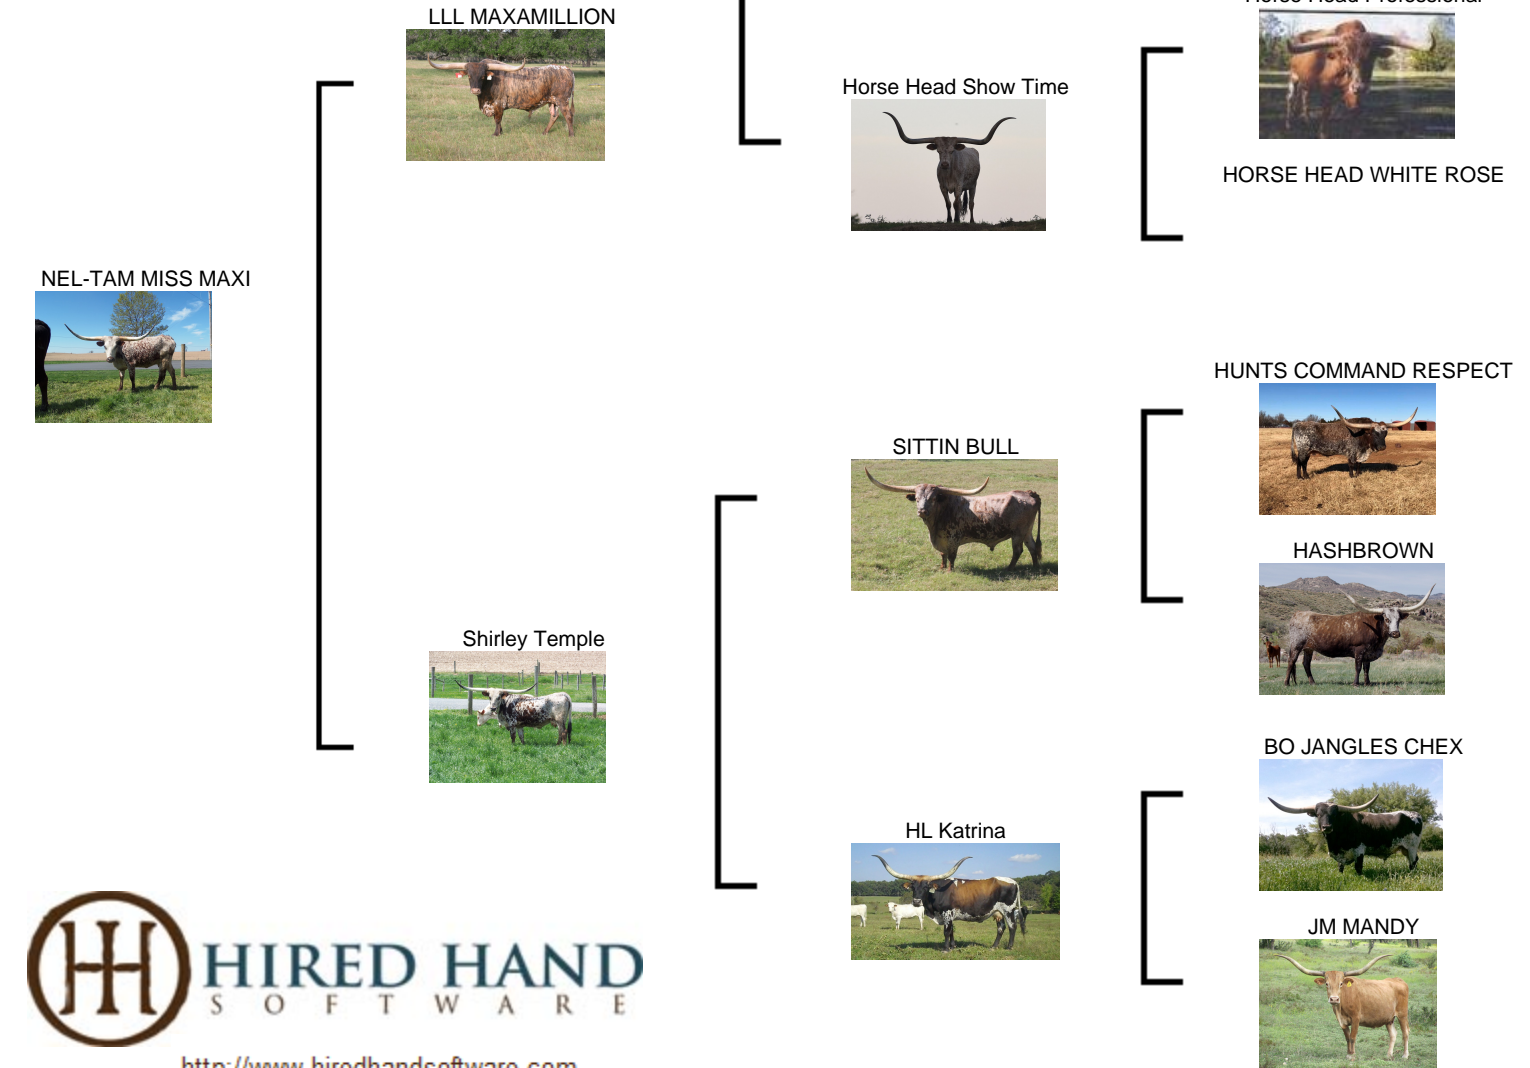

NEL-TAM MISS MAXI

Date of Birth: 05/17/2013
Registration 1: 261475
Breeder: NEL-TAM LONGHORNS
Owner: NEL-TAM LONGHORNS

Courtesy of NEL-TAM LONGHORNS

TTT: 75.6250 on 05/20/2018

<http://www.hiredhandsoftware.com>