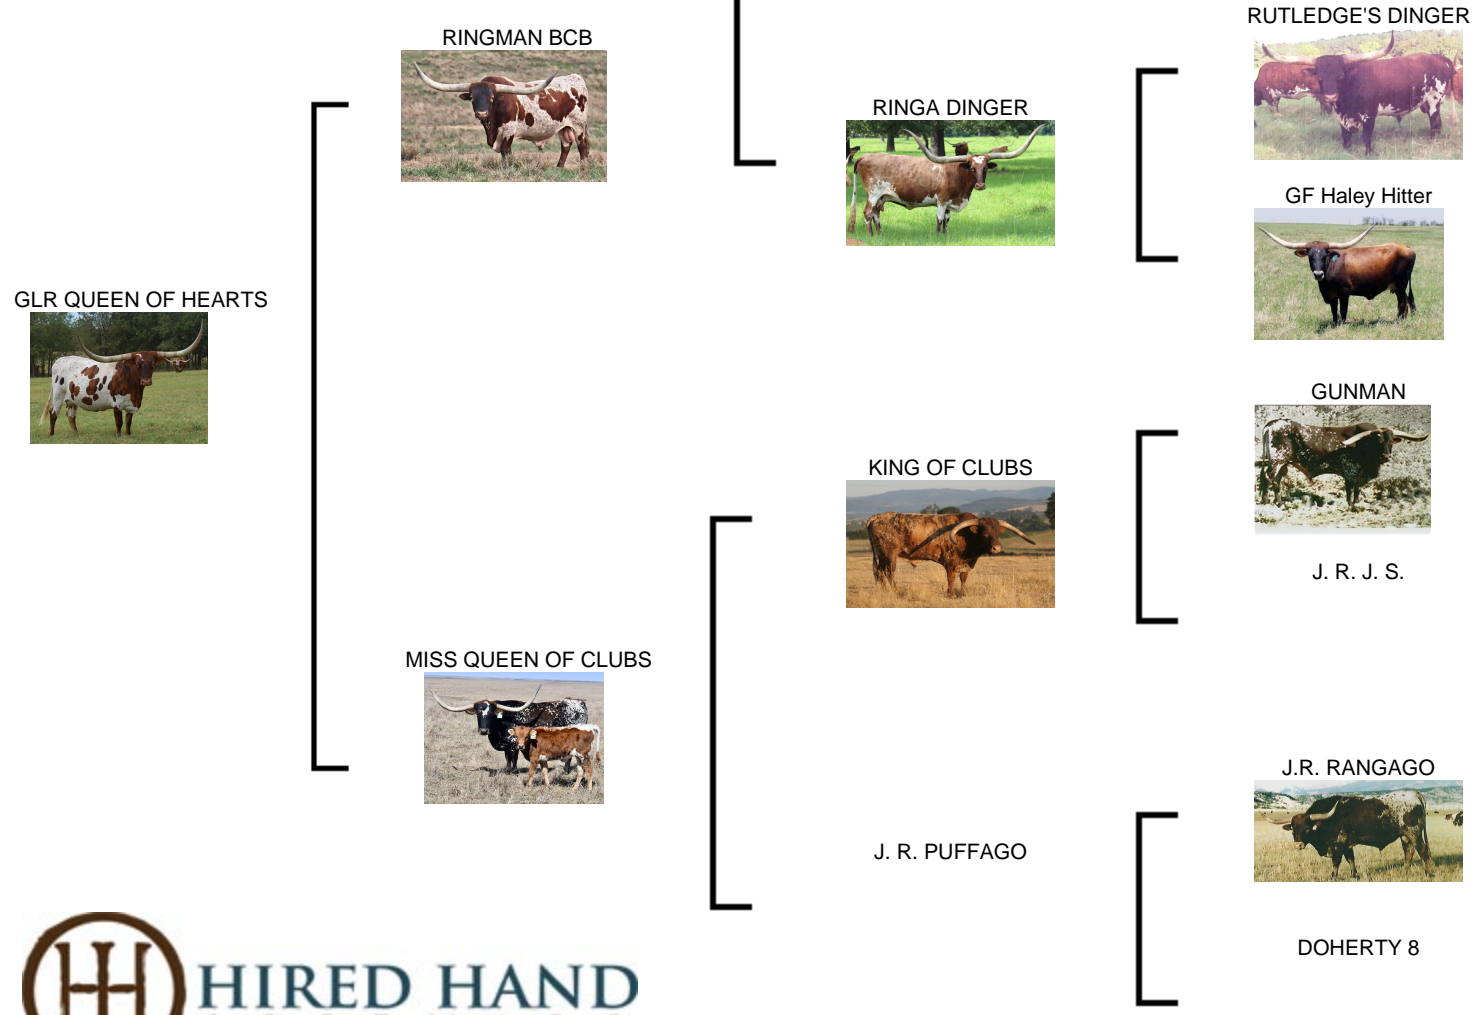

<http://www.hiredhandsoftware.com>