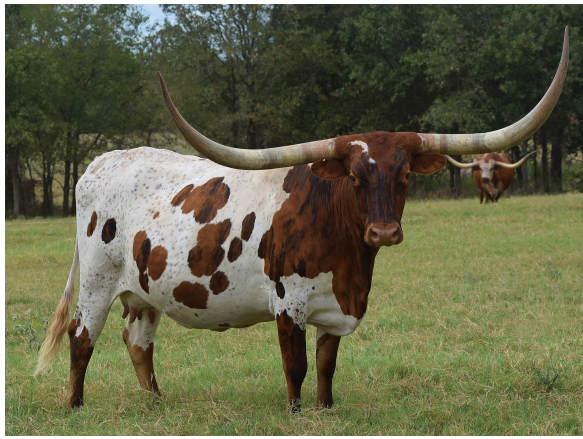

GLR QUEEN OF HEARTS

Date of Birth: 04/24/2014
Registration 1: CI290848
Breeder: Mark and Charlene Gilliland
Owner: Larry and Toni Stegemoller

Courtesy of TL Longhorns

Thank you Mark and Charlene Gilliland for consigning this baby doll to the 2015 HSC sale! She is a pleasure to own due to her sweet, gentle nature...and such a beauty! "Queenie" has matured into a BIG girl with a ton of total horn. She is a wonderful mother, raising big healthy calves. Her heifers from 2018 and 2019 are keepers!