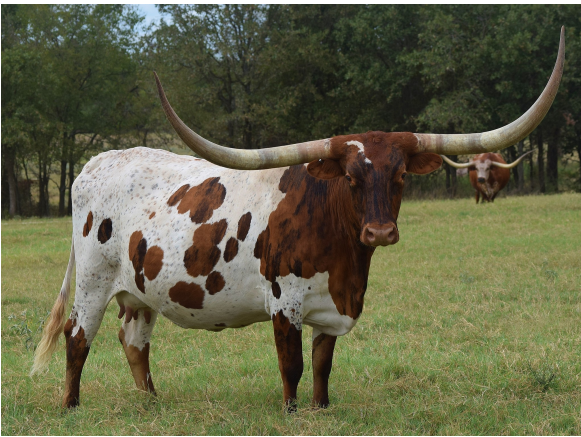

**GLR QUEEN OF HEARTS**

**Date of Birth:** 04/24/2014  
**Registration 1:** CI290848  
**Breeder:** Mark and Charlene Gilliland  
**Owner:** Larry and Toni Stegemoller

Courtesy of TL Longhorns

Thank you Mark and Charlene Gilliland for consigning this baby doll to the 2015 HSC sale! She is a pleasure to own due to her sweet, gentle nature...and such a beauty! "Queenie" has matured into a BIG girl with a ton of total horn. She is a wonderful mother, raising big healthy calves. Her heifers from 2018 and 2019 are keepers!