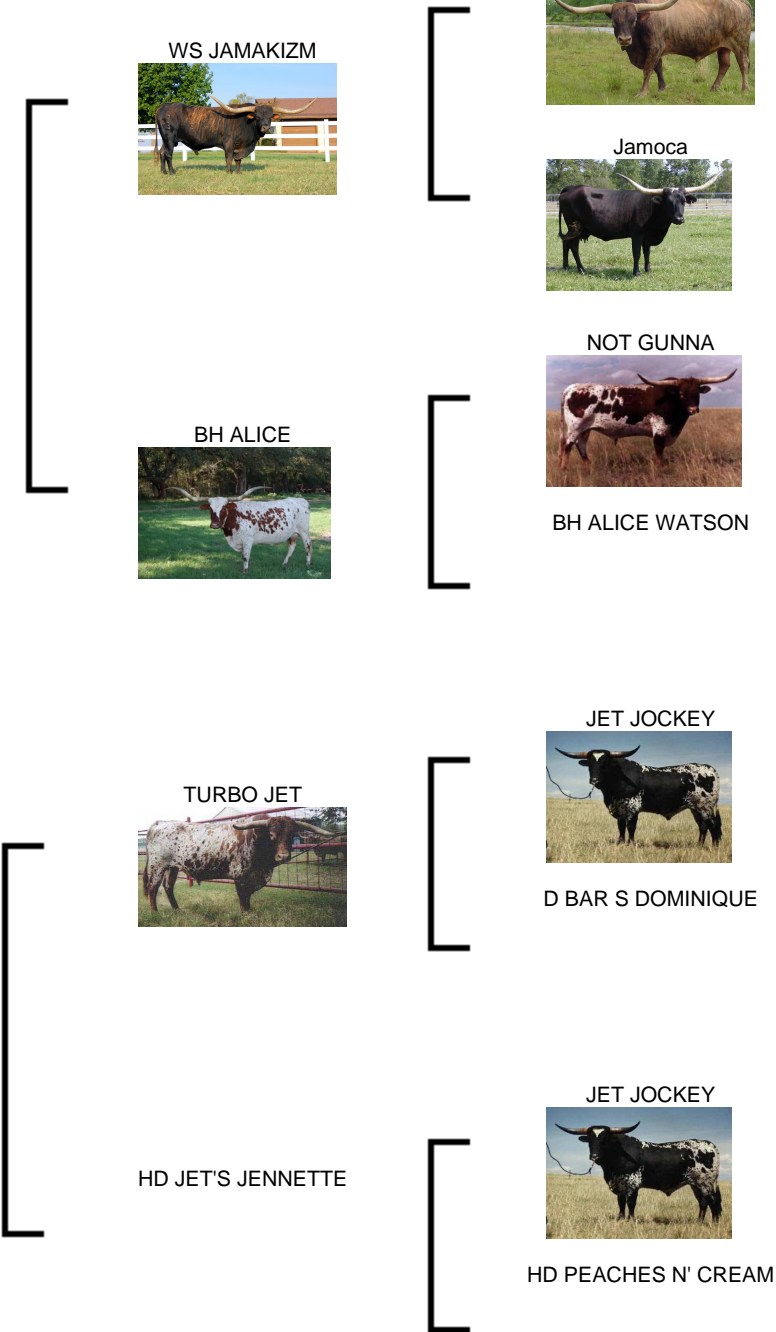

<http://www.hiredhandsoftware.com>