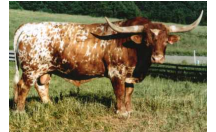

JEST IRON

Date of Birth: 06/14/2011
Registration 1: 261651
Breeder: Kirk & Linda Dickinson
Owner: BURTON/WOOLIE

Courtesy of New Age Cattle Co

RED AND WHITE

TTT: 71.3750 on 09/30/2023

JEST IRON

DRAG IRON

JESTER

WS JAMAKIZM

SHINING VICTORY

WINCHESTER

JuJu

SHADOWIZM

Jamoca

VICTORY LAP

SHINING THROUGH