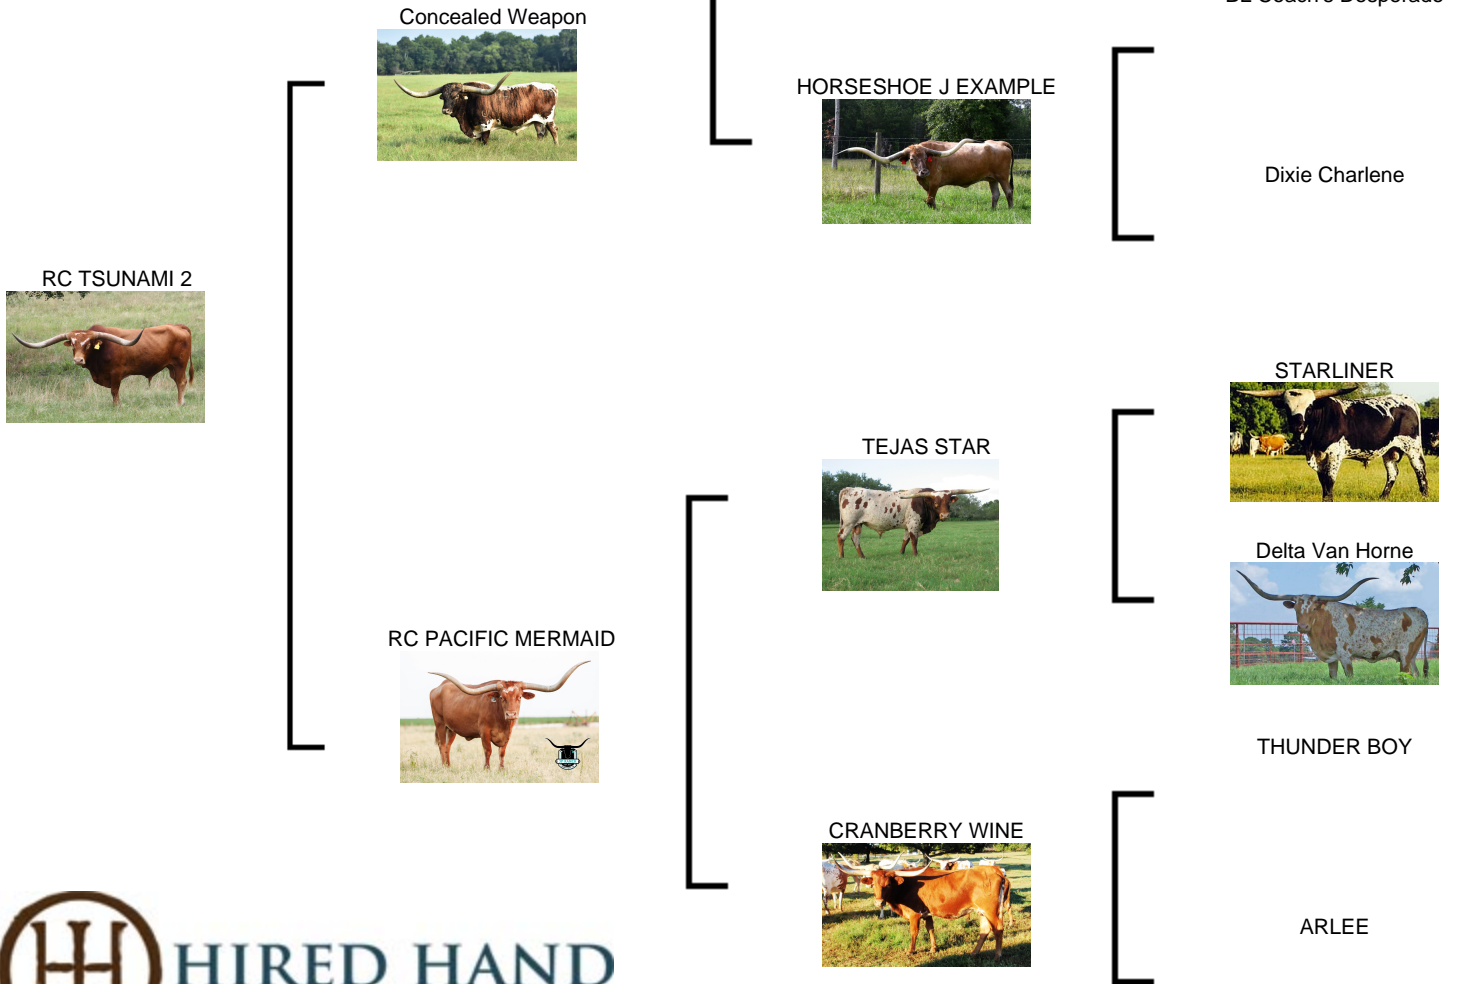

<http://www.hiredhandsoftware.com>