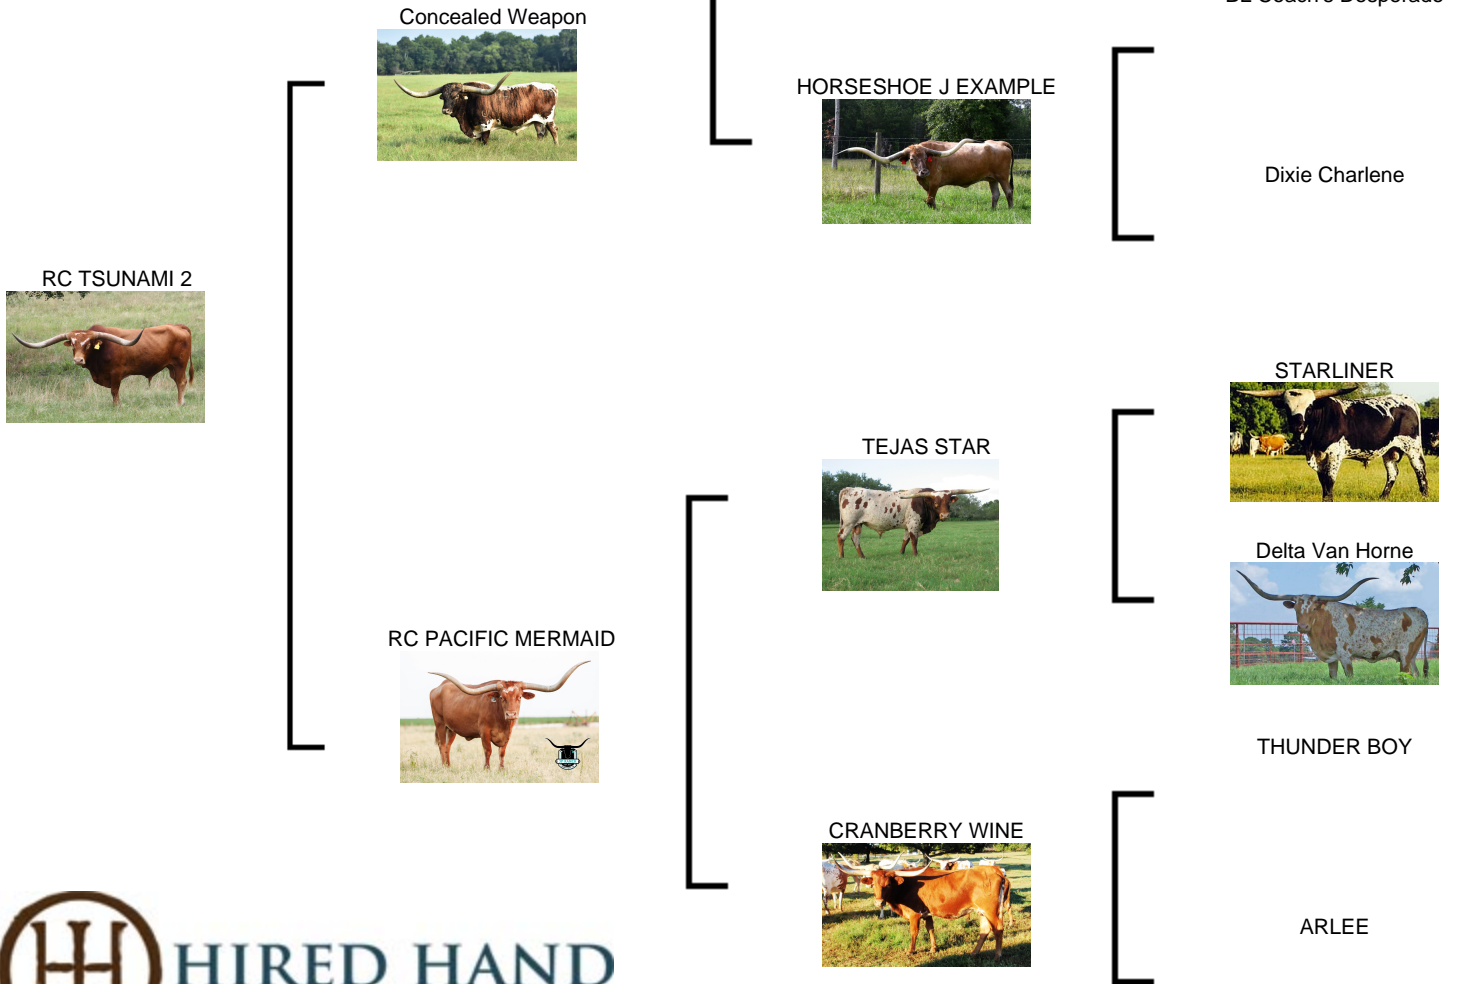

RC TSUNAMI 2

Registration 1: BT186395*
Breeder: RC LARSON LONGHORNS
Owner: Maxwell/Schaefer Partnership

Courtesy of Circle Double J Ranch

Tsunami is one of the longest total horn bulls in the breed at 116.75". A son of Concealed Weapon and RC Pacific Mermaid, Tsunami is a proven herd sire with deep and high quality progeny. His full sister SHR Majestic Mermaid is over 96 inch TTT and is set to make 100 inch one day! Horn pedigree: 1 animal over 90" TTT; 6 over 80" TTT

Total Horn: 116.7500 on 10/18/2020
TTT: 88.0000 on 10/18/2020

<http://www.hiredhandsoftware.com>