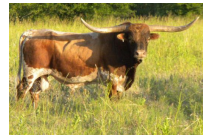

G&L FASHION CHIC

Date of Birth: 07/06/2013
Registration 1: CI288665
Registration 2: 283329
Breeder: Dr. Gene and Lana Hightower
Owner: Curtis & Tonya Abel

Soft white roan, multi-colored speckles and frosted face. Great conformation and lateral horns. She's a favorite in our herd!

Total Horn: 95.7500 on 11/04/2023
TTT: 74.0000 on 10/20/2024

G&L FASHION CRITIC

WHELMING CRITIC

CRITIC'S CHOICE

<http://www.hiredhandsoftware.com>