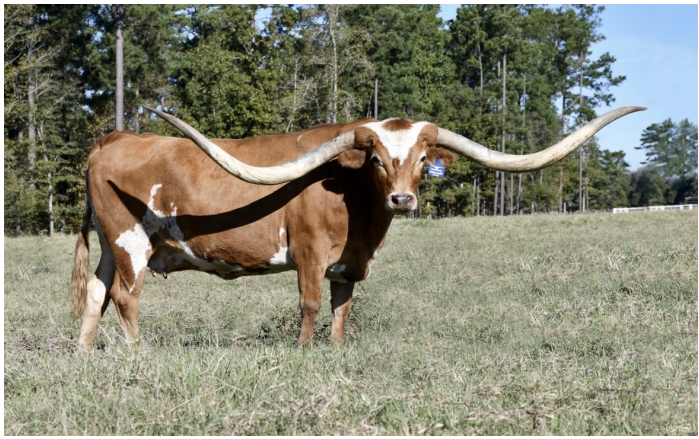

**LEADING LADY BCB**

**Date of Birth:** 09/27/2012  
**Registration 1:** CI285474\*  
**Registration 2:** 267746  
**Breeder:** Brent & Cindy Bolen  
**Owner:** Austin Rohr

Courtesy of Ryan Culpepper

Leading Lady comes from 2 of the best maternal lines in the Bolen's herd. She can produce both females and sires. It's hard to find a cow that can give you both. No holes in the elite cow. Oh yeah, she measures 95" tip to tip!! Bred to Justify!