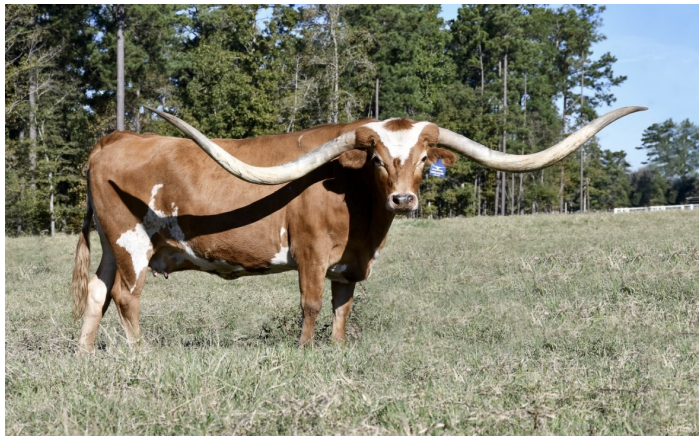

LEADING LADY BCB

Date of Birth: 09/27/2012
Registration 1: CI285474*
Registration 2: 267746
Breeder: Brent & Cindy Bolen
Owner: Austin Rohr

Courtesy of Ryan Culpepper

Leading Lady comes from 2 of the best maternal lines in the Bolen's herd. She can produce both females and sires. It's hard to find a cow that can give you both. No holes in the elite cow. Oh yeah, she measures 95" tip to tip!! Bred to Justify!

Total Horn: 107.3750 on 09/30/2017
TTT: 99.7500 on 09/22/2024

LEADING LADY BCB

RING LEADER BCB

WHISTLING BANDITA BCB

WORKING MAN CHEX

RINGA DINGER

BANDERA CHEX

WHISTLE ME DIXIE BCB