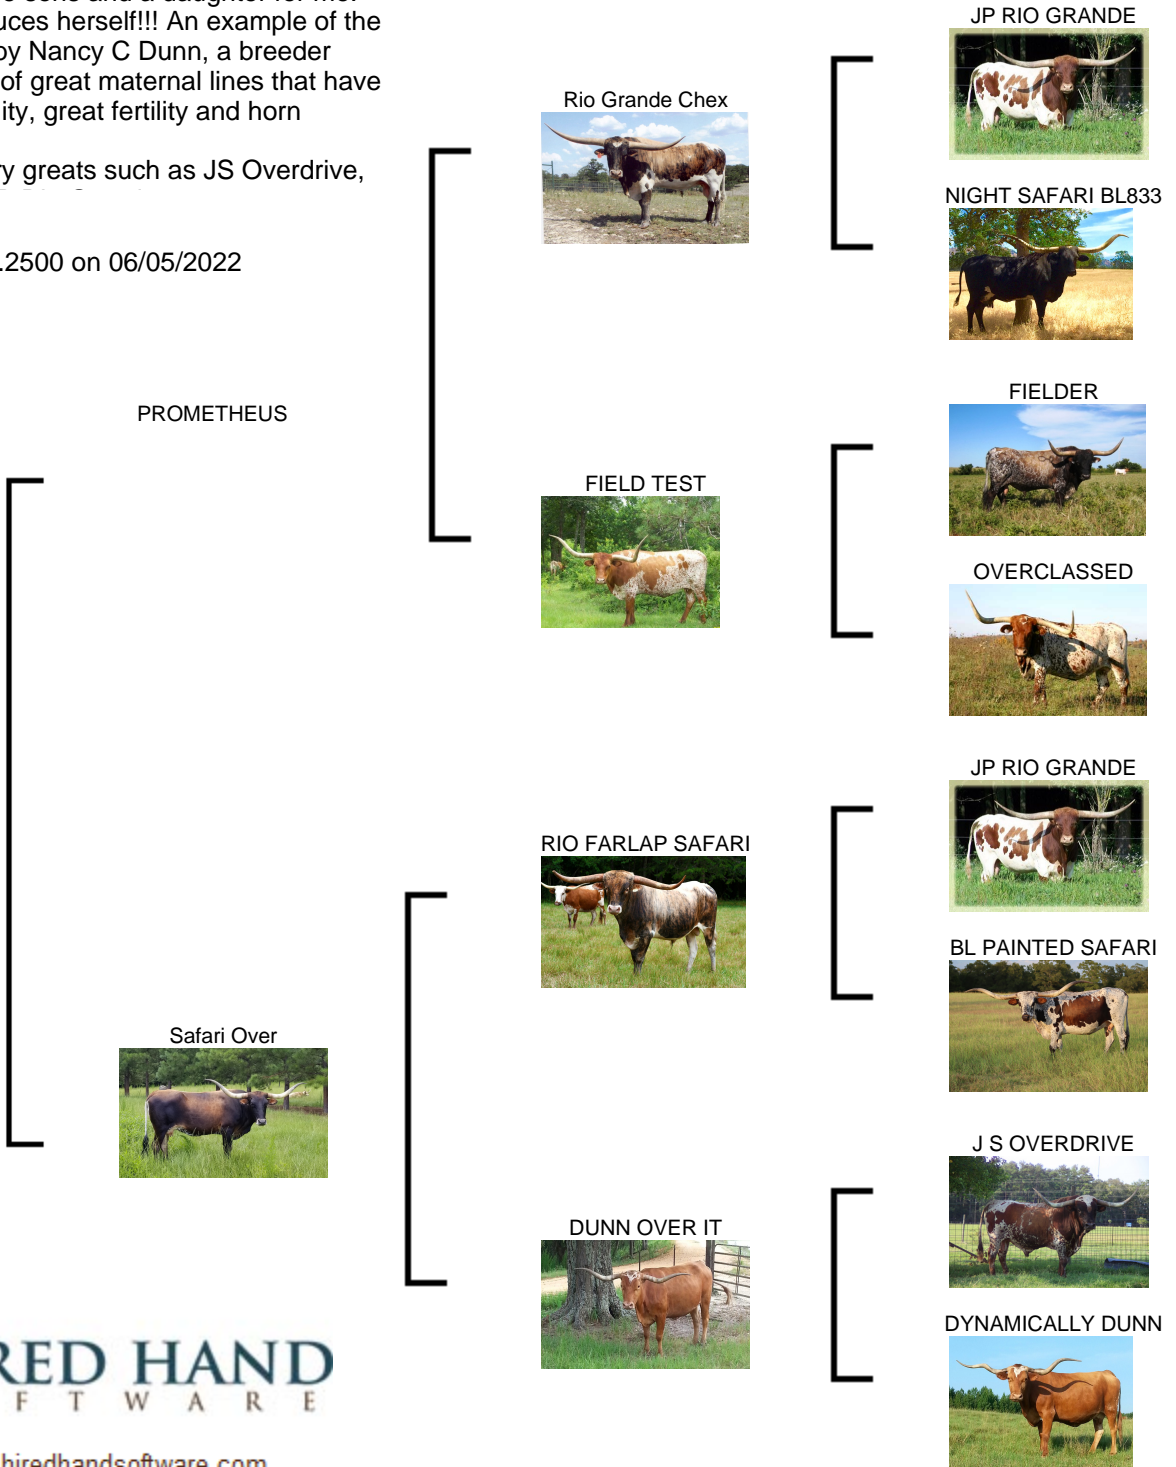

**DUNN TEST DRIVE**

**Date of Birth:** 03/03/2014  
**Registration 1:** CI293556  
**Breeder:** NANCY C. DUNN

Courtesy of MKMC Longhorns

Beautiful conformation, Parker Brown and twisty horn!! Has produced several nice sons and a daughter for me. This cow always outproduces herself!!! An example of the maternal lines produced by Nancy C Dunn, a breeder known for the production of great maternal lines that have conformation, milking ability, great fertility and horn production. Pedigree included industry greats such as JS Overdrive,

**TTT:** 69.2500 on 06/05/2022

DUNN TEST DRIVE

<http://www.hiredhandsoftware.com>