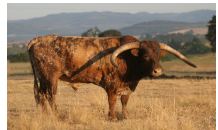

HORSESHOE J MAGIC

Date of Birth: 01/24/2013
Registration 1: CI287281*
Breeder: JIMMY JONES
Owner: Longhorn 615

Courtesy of Lick Creek Longhorns - Blundells

Magic is one of our favorites! She is easy on the eyes, an easy keeper, excellent mother and even better a PRODUCER! Her off-spring range from FCC Shockwave as a herd sire to futurity winners like Horseshoe J Golden Hair and Heartland. She simply outperforms herself time after time!

J.R. GRAND SLAM

TX W Lucky Lady

Brown Bomber 126

BL FINA JOYA

HUNTS DUPLICATE COPY

HUNTS RESPECTED JENNY

KING OF CLUBS

PISTOL PACKIN MAMA