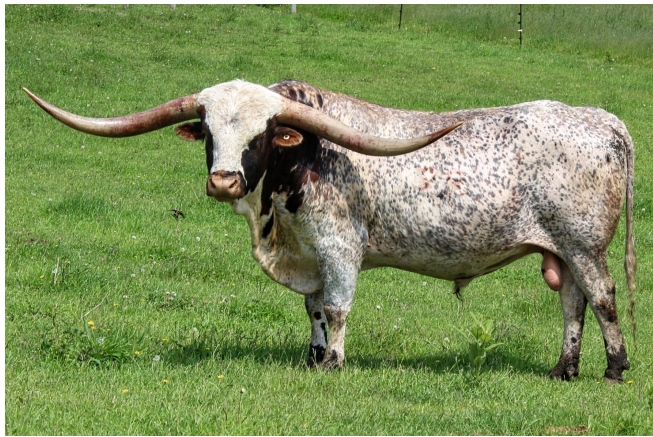

EAGLE TEXA

Date of Birth: 04/13/2015
 Registration 1: BAI91633

This soon to be 90" son of Tuff, is the only son I am aware of with two over 90" females, one 100" female and an over 100" sire in their pedigree. This bull is exactly what a Longhorn bull should look like and he produces too.

TTT: 88.5000 on 12/04/2019

EAGLE TEXA

COWBOY TUFF CHEX

SHAM ROCK MY WORLD

COWBOY CHEX

BL RIO CATCHIT

JP RIO GRANDE

TEXANA VAN HORNE