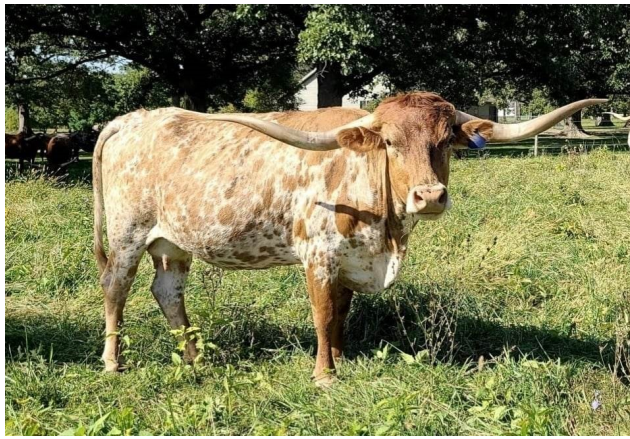

# HALTOMS SHINY PENNY

**Date of Birth:** 05/18/2014  
**Registration 1:** CI290623  
**Sale Price:** \$15,000.00  
**Breeder:** DICKINSON CATTLE CO., INC.  
**Owner:** Timber Ridge Longhorns

Courtesy of Timber Ridge Longhorns

We did it, we finally put a price on Penny. She is our herd favorite, and everyone who has seen Penny always wants us to give them a price for her, well here it is. Quite possibly our top producer that we purchased from James and Lynette Haltom. She puts fantastic bodies, color, and twist on her offspring. Many of her offspring have won futurities and sold for 5 figures at sales. Penny is as gentle as they come and has matched up well with every