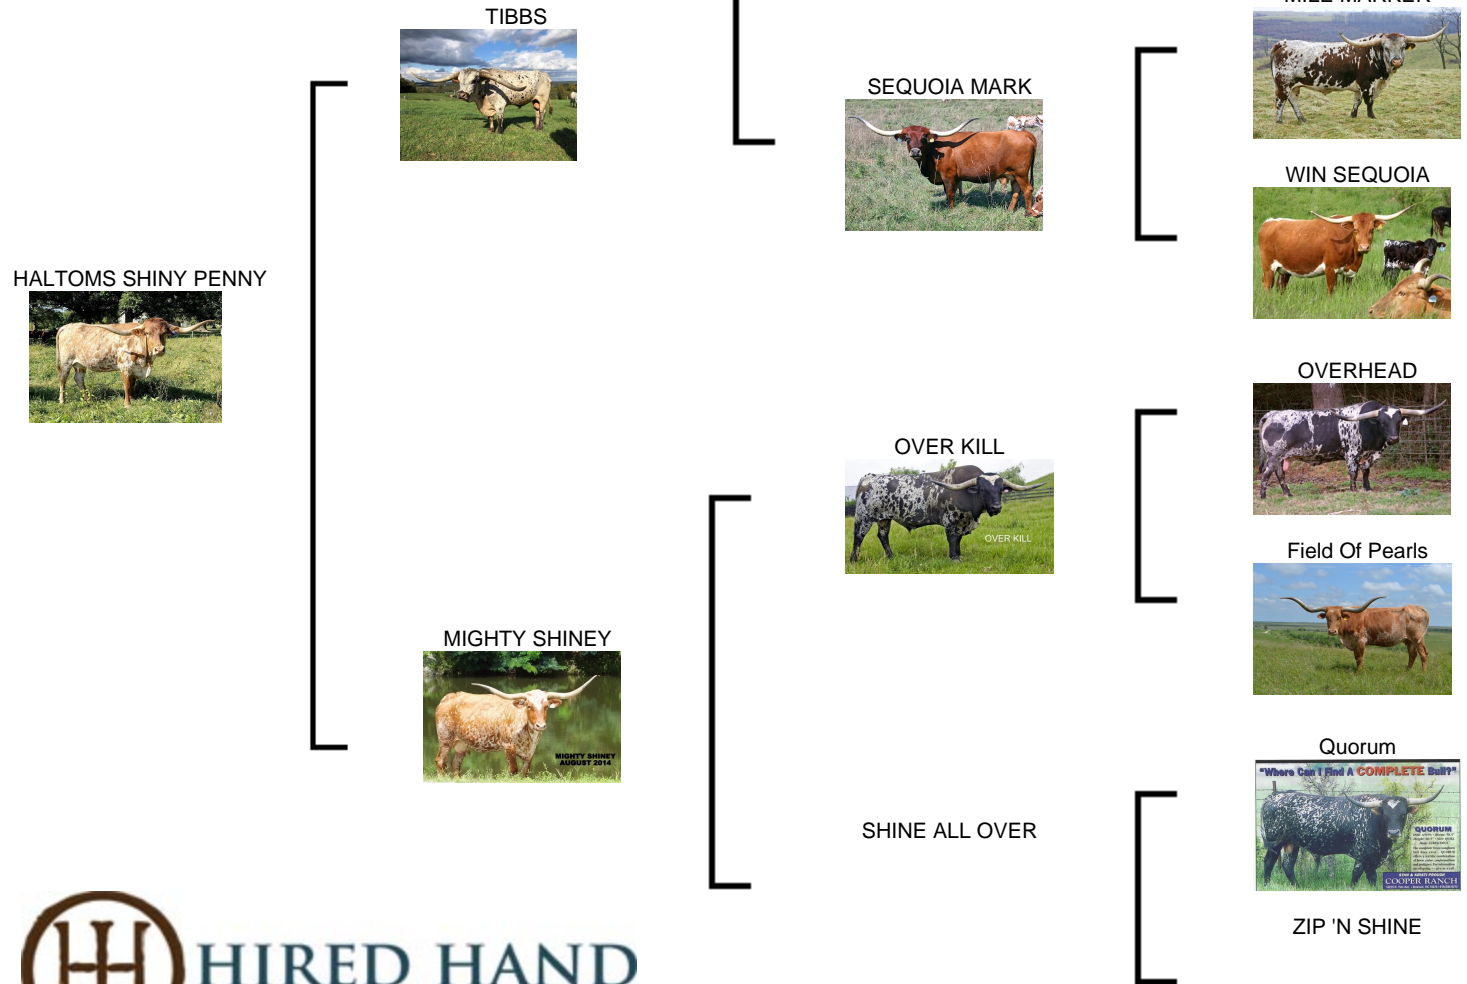

<http://www.hiredhandsoftware.com>