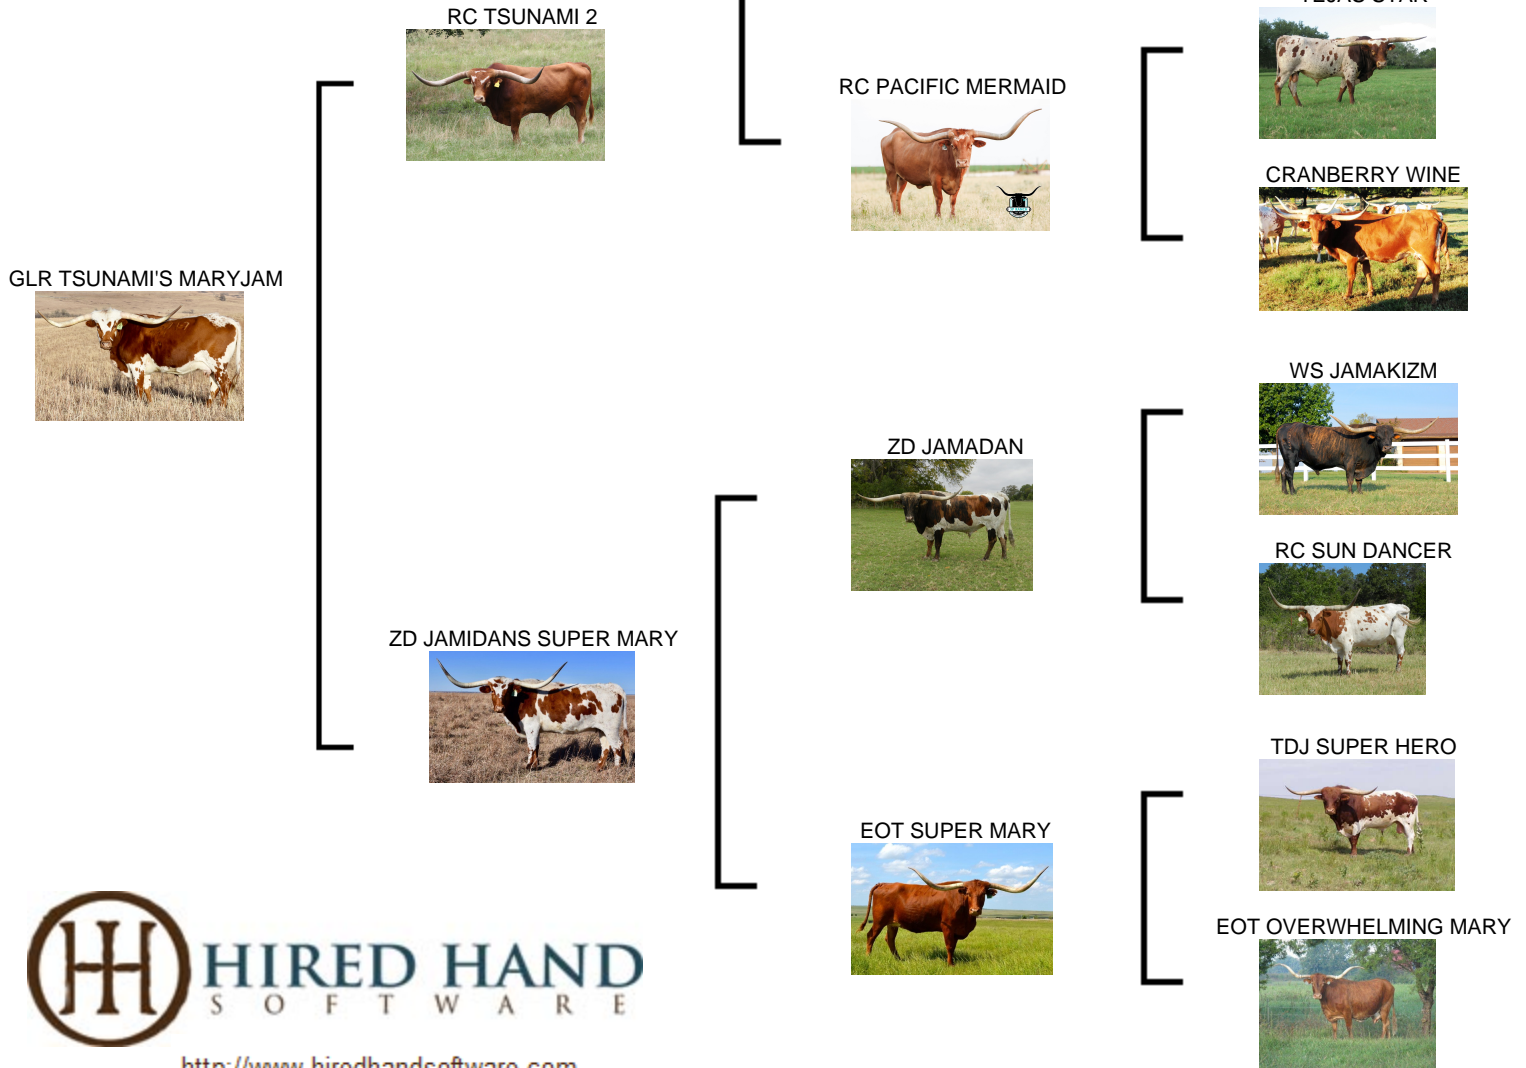

<http://www.hiredhandssoftware.com>