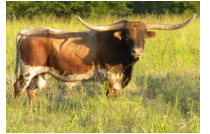

DELTA URSULA