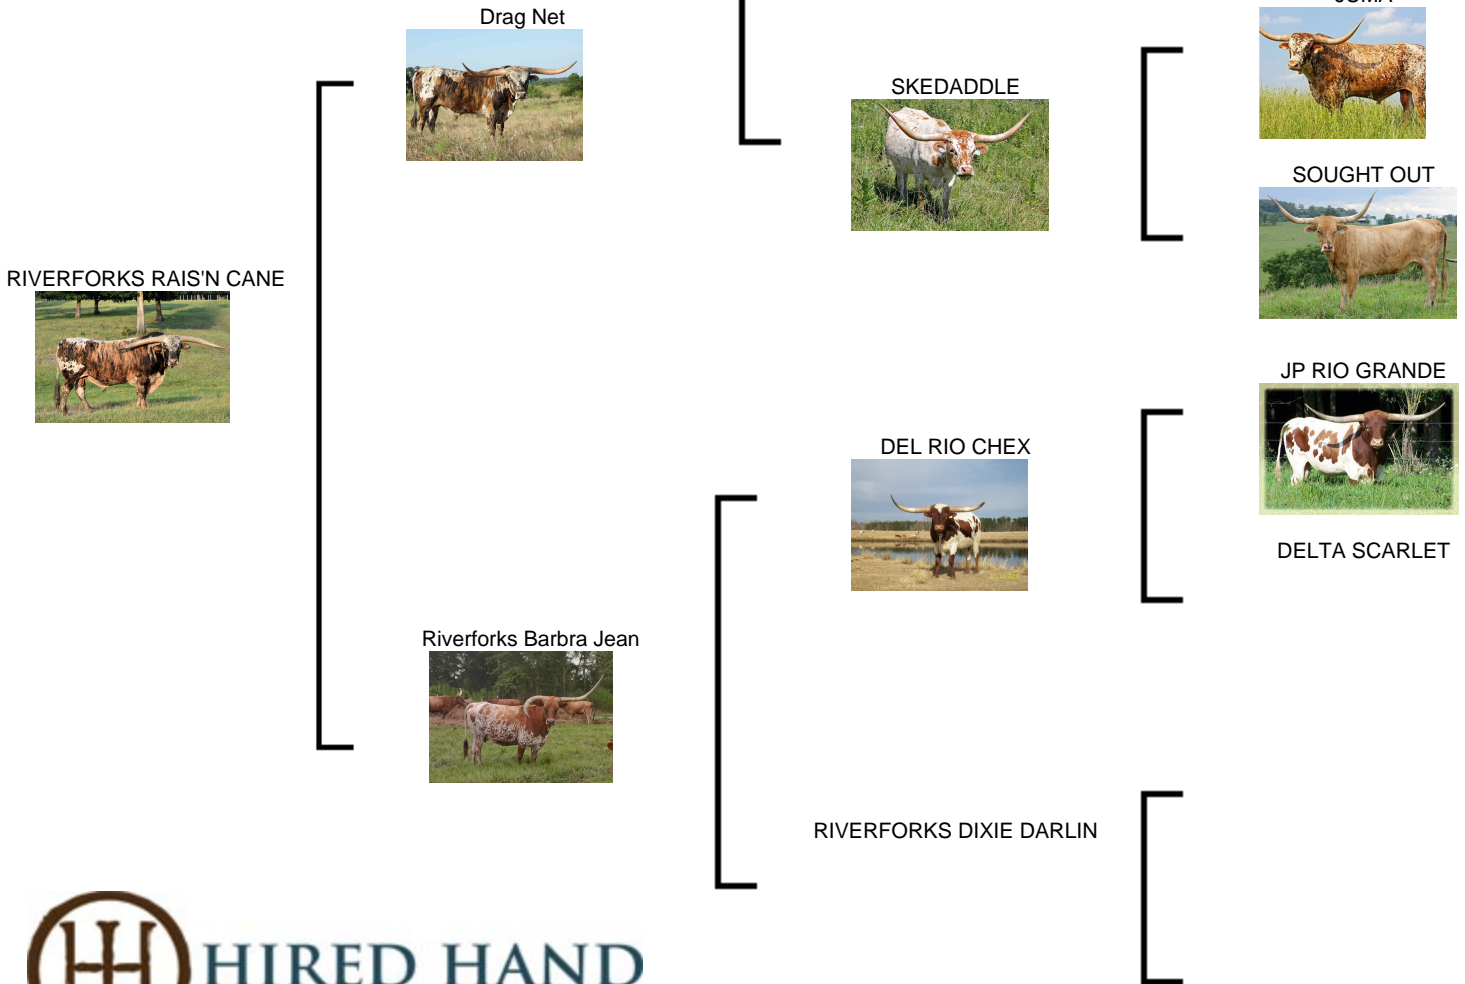

<http://www.hiredhandsoftware.com>