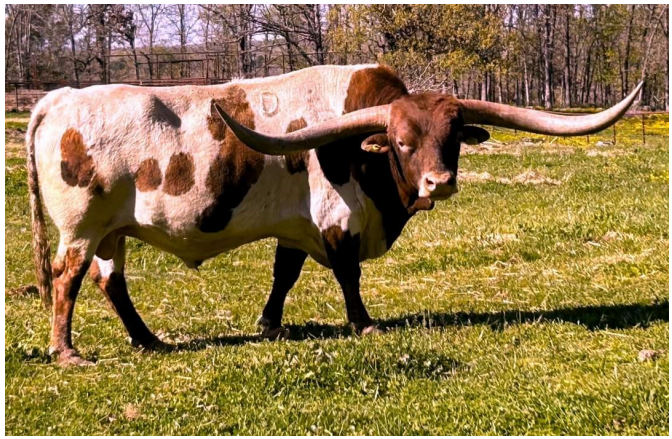

TUFF ROAD

Registration 1: BI94842
Breeder: Dickinson Cattle Company
Owner: Hope Creek Cattle

Courtesy of Longhorn 615

TTT: 89.2500 on 08/02/2024

TUFF ROAD

COWBOY TUFF CHEX

WINNING SMILE

COWBOY CHEX