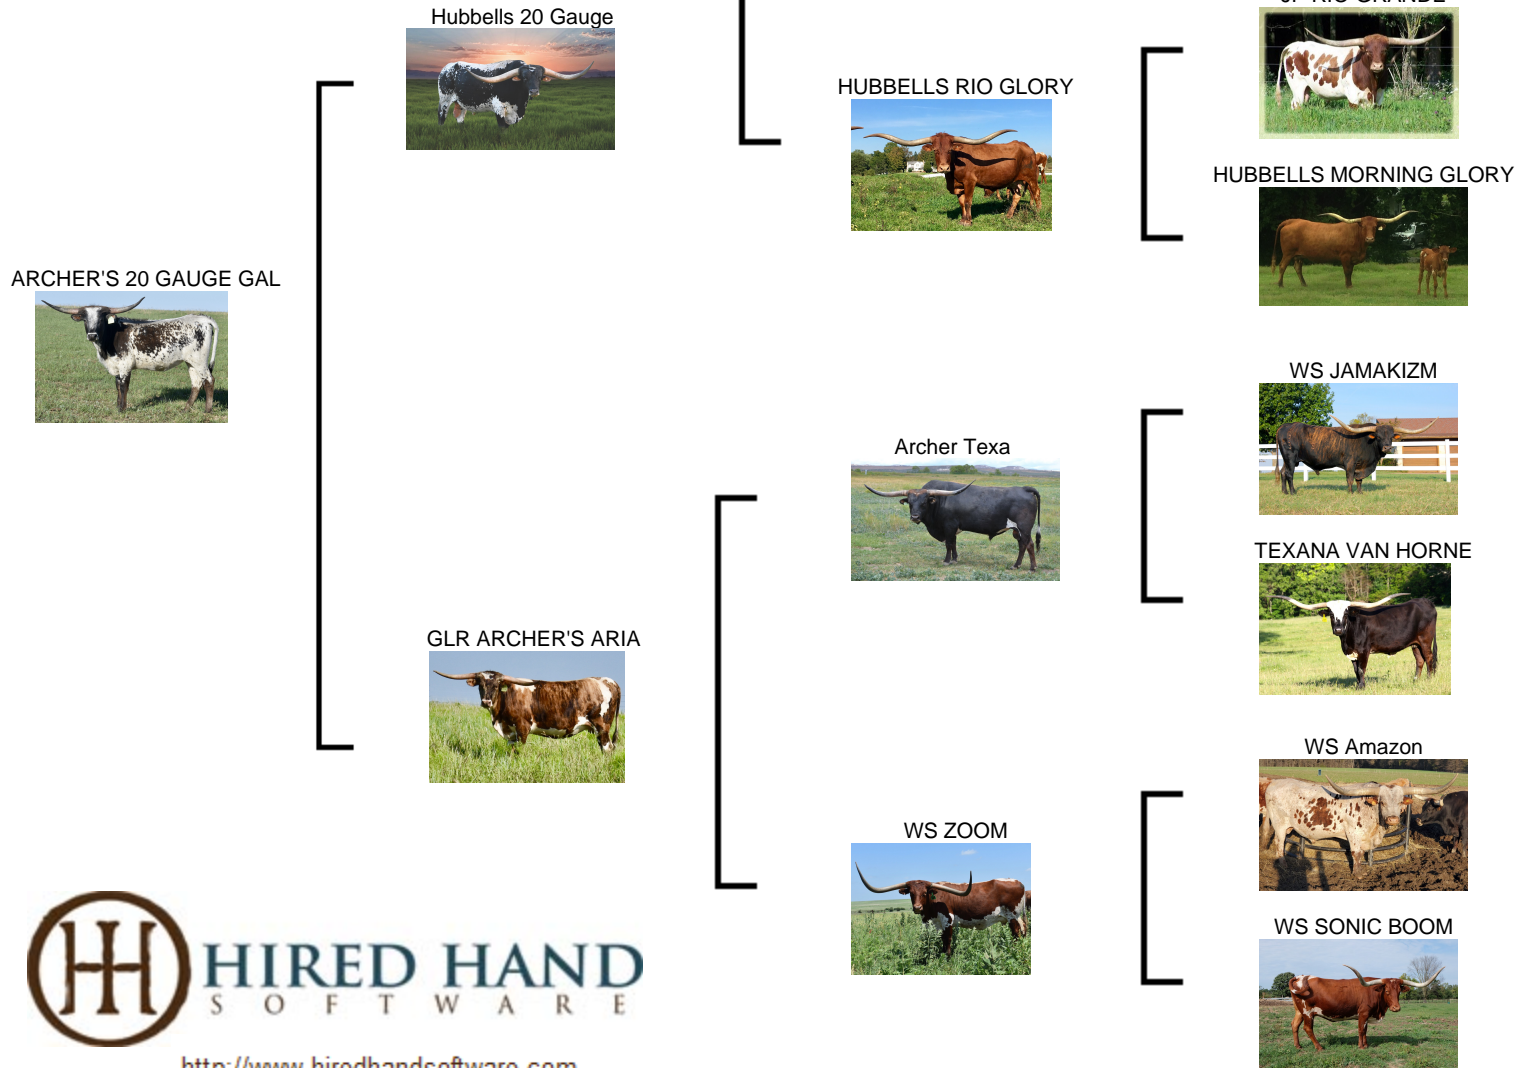

<http://www.hiredhandsoftware.com>