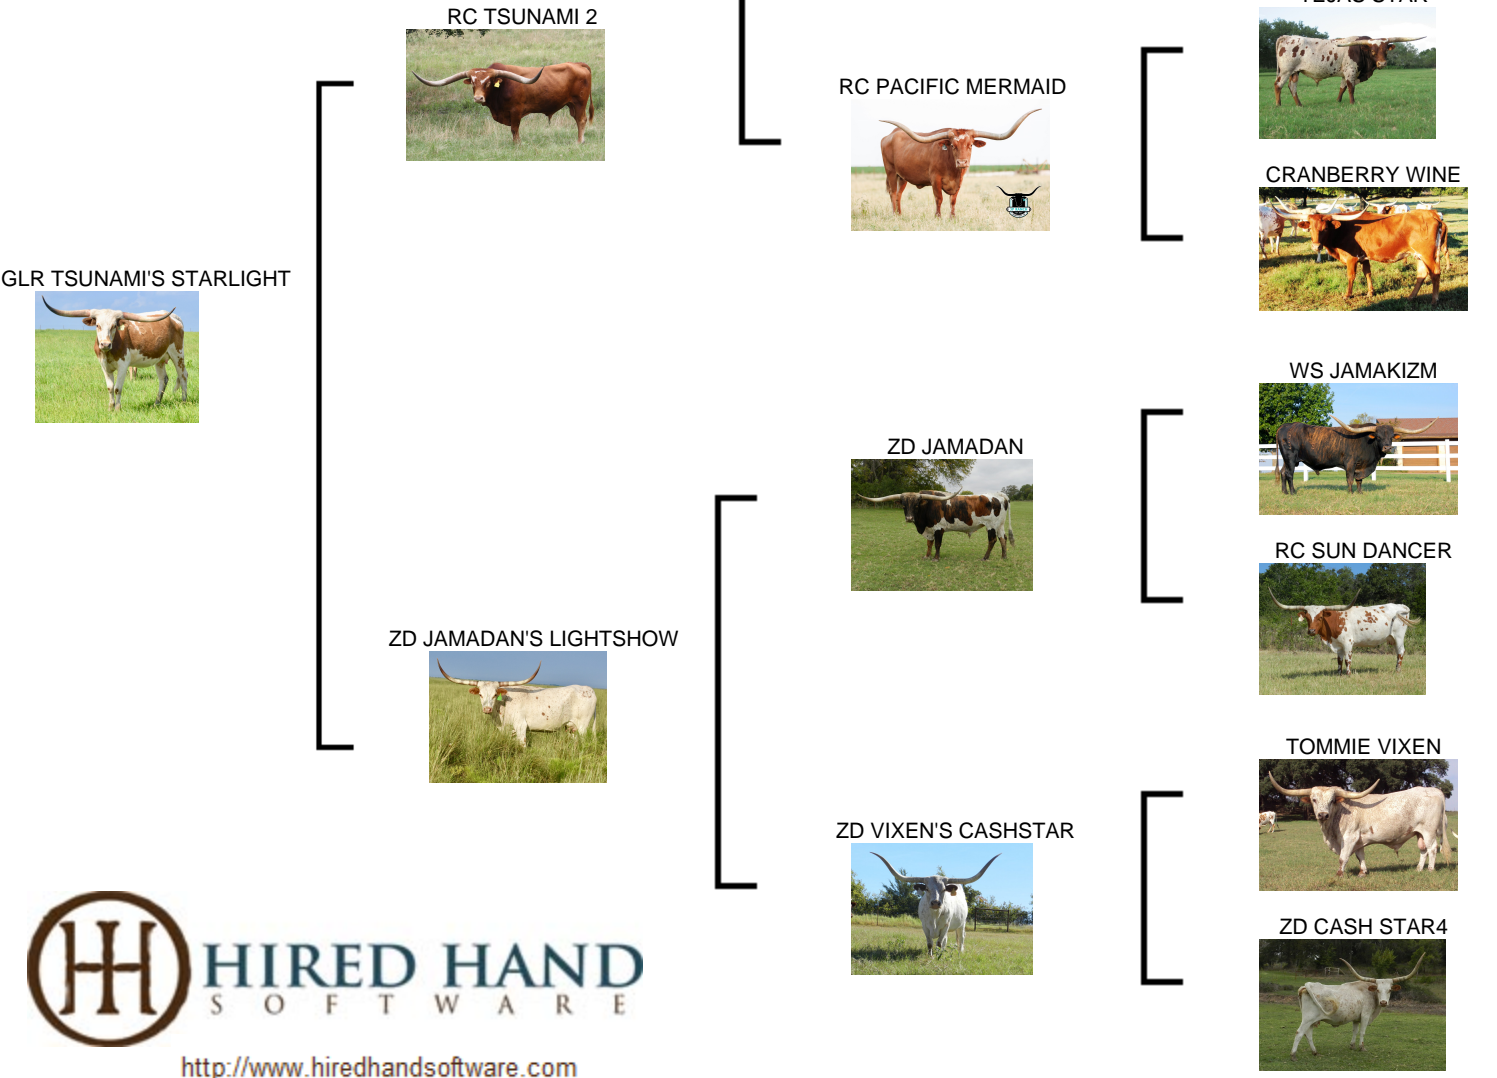

<http://www.hiredhandsoftware.com>